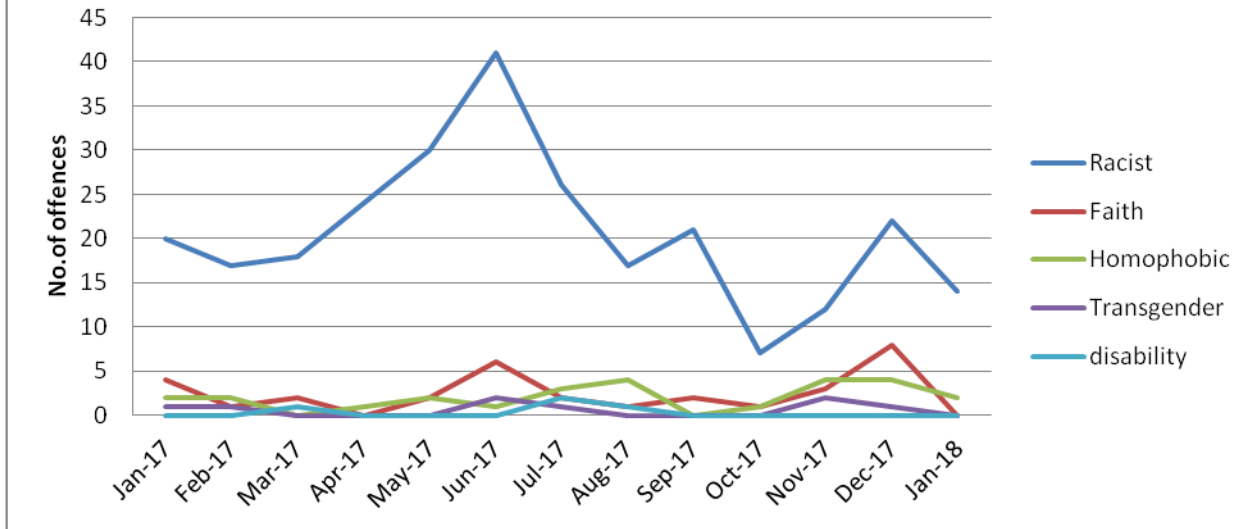

## Breakdown of Faith Crimes in Merton

Category	fy 2015-16	fy 2016-17	%	SD	January 2017-2018	Change
Anti-Semitic	1	2	+100		1	-1
Islamophobic Hate crime	30	20	-33.33%	-66.67%	27	+7

Source <https://www.met.police.uk/stats-and-data/year-end-crime-statistics/> Merton Borough

### Neighbouring Boroughs

Racist and religious figures for 2017 were Merton is 277

Comparative race and religious in bordering boroughs

Wandsworth 479

Sutton 312

Kingston 213

Croydon 619

### Merton Hate Crime Offences by strand since Jan 17

The met as a whole saw race and religious hate crimes rise slightly by less than 1% whilst Merton fell by just less than 4%

This page is intentionally left blank