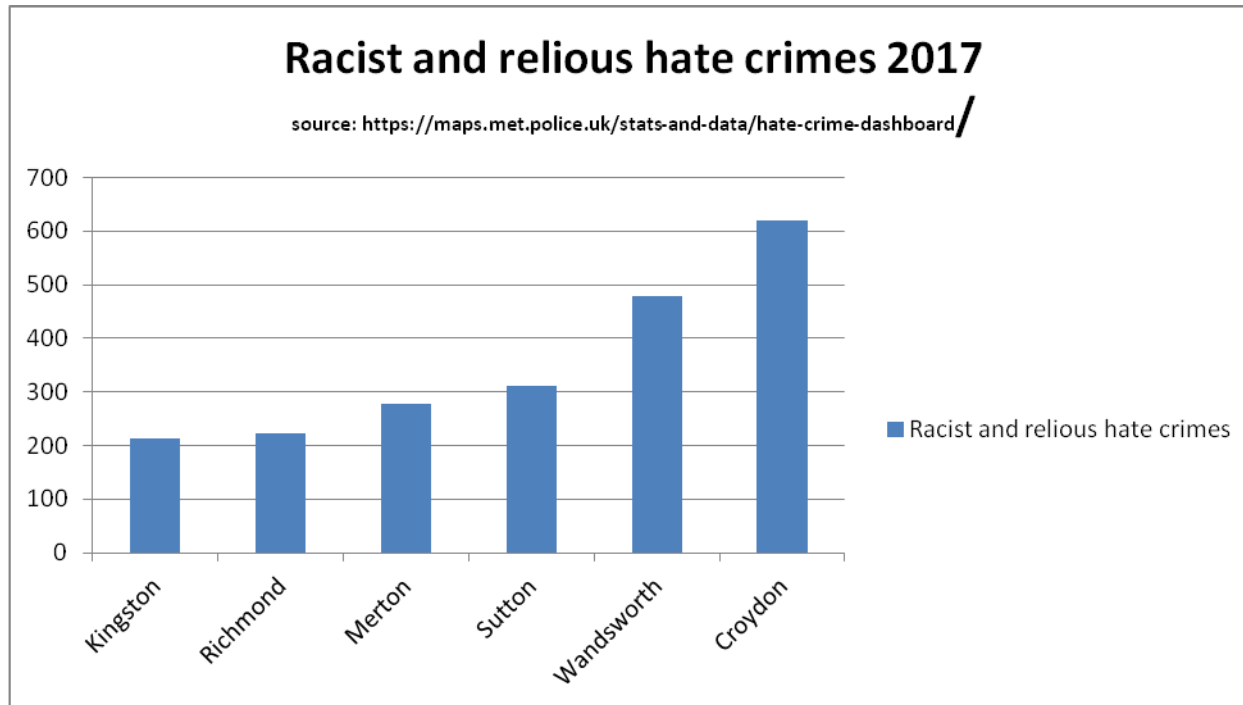

## Breakdown of Faith Crimes in Merton

Category	fy 2015-16	fy 2016-17	%	SD	January 2017-2018	Change
Anti-Semitic	1	2	+100		1	-1
Islamophobic Hate crime	30	20	-33.33%	-66.67%	27	+7

Source <https://www.met.police.uk/stats-and-data/year-end-crime-statistics/> Merton Borough

### Neighbouring Boroughs

Racist and religious figures for 2017 were Merton is 277

Comparative race and religious in bordering boroughs

Wandsworth 479

Sutton 312

Kingston 213

Croydon 619

### Merton Hate Crime Offences by strand since Jan 17

The met as a whole saw race and religious hate crimes rise slightly by less than 1% whilst Merton fell by just less than 4%

This page is intentionally left blank